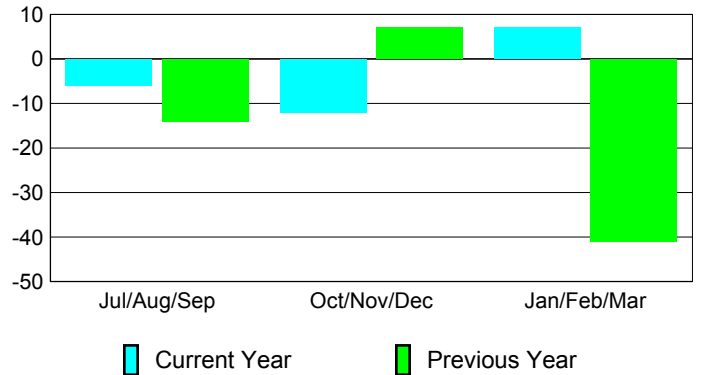

Membership Results
2009-2010

Membership
2008-2009

Month	Net Memb	Actual New	Actual Dropped	Gain/Loss of	Gain/Loss of
	Goal	Memb	Memb	Memb	Memb
Jul/Aug/Sep	0	14	-20	-6	-14
Oct/Nov/Dec	-8	38	-50	-12	7
Jan/Feb/Mar	7	34	-27	7	-41
Totals	-1	86	-97	-11	-48

Membership Results 2009-2010

Goal, New, Dropped, Gain/Loss

Comparison of Membership Gain/Loss

Current Year Compared to the Previous Year

Gender Comparison 2009-2010

Jul/Aug/Sep

Oct/Nov/Dec

Jan/Feb/Mar