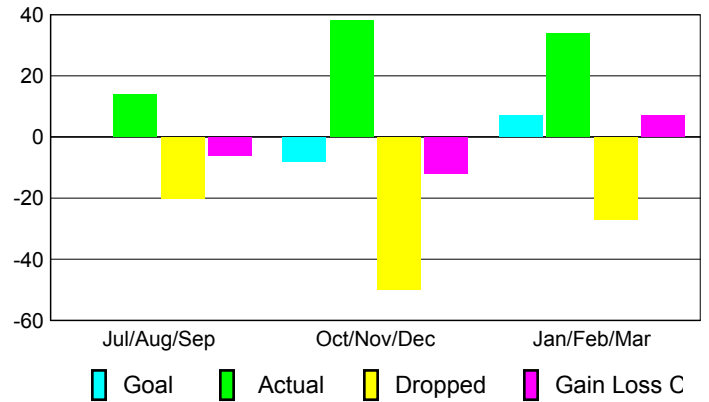

Membership Results 2009-2010

Goal, New, Dropped, Gain/Loss

Comparison of Membership Gain/Loss

Current Year Compared to the Previous Year